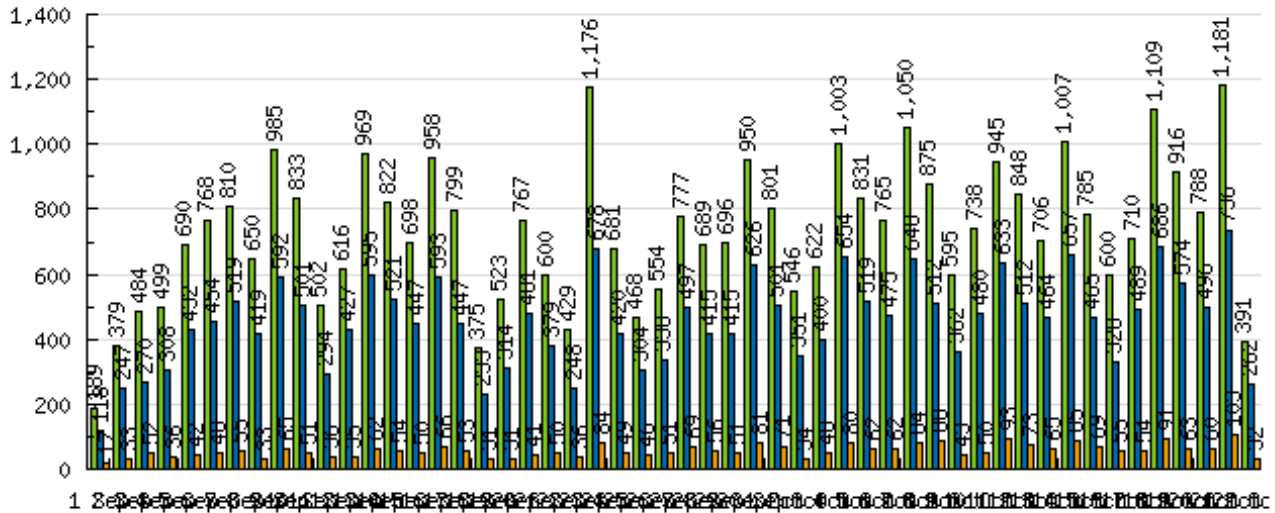

Statistiques 1^{er} septembre au 22 octobre 2009

Summary (Vive les SVT !)

22nd October 2009 15:30:29

Daily | [Weekly](#) | [Monthly](#) | [Quarterly](#) | [Yearly](#)

Page Loads
 Unique Visitors
 Returning Visitors

Select Date: Last 7 Days or 01 Sep 2009 - 22 Oct 2009

Select Data: Show Page Loads Show Unique Visitors Show Returning Visitors

Select Graph: Bar Graph | Area Graph | No Graph

If the graph becomes unreadable select the Area Graph option!

Save As Default

	Page Loads	Unique Visitors	First Time Visitors	Returning Visitors
Total	38,148	23,736	20,807	2,929
Average	734	456	400	56